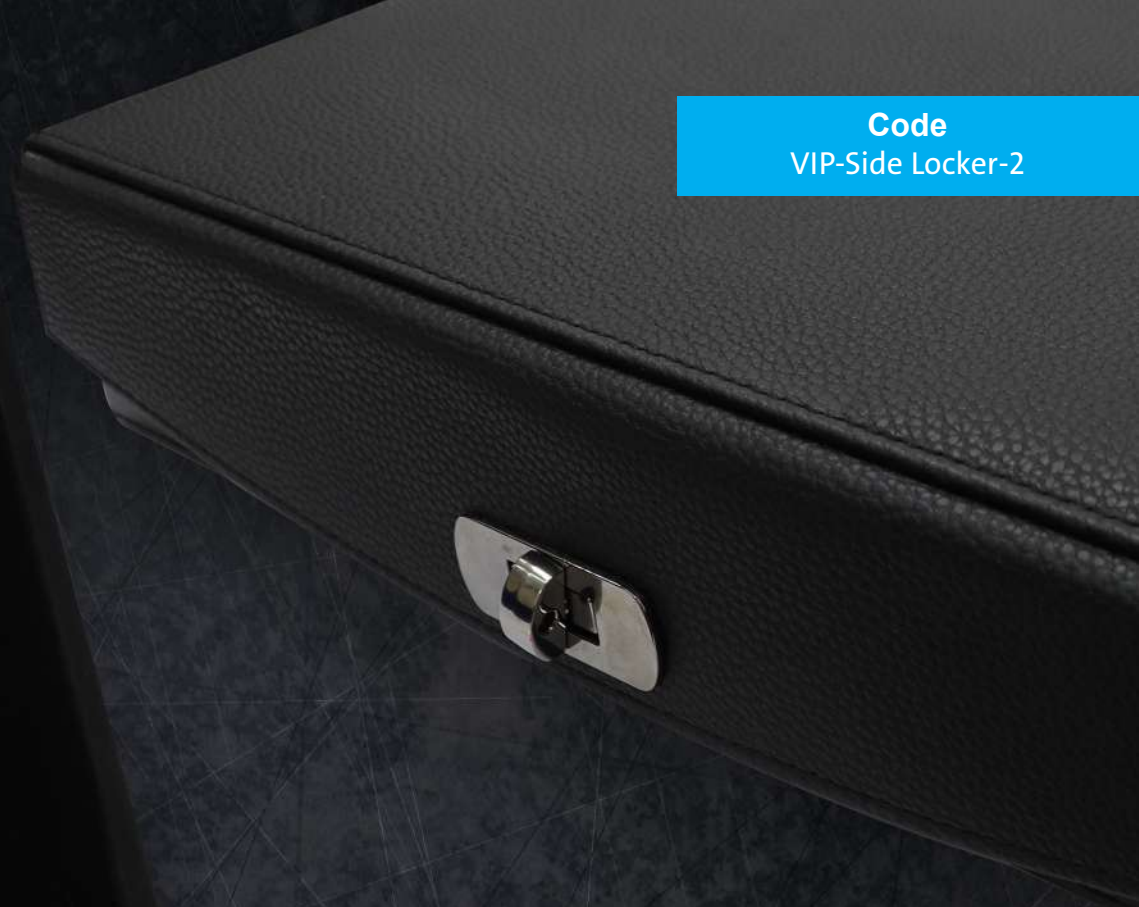

The Set includes:
BoxVip Lock Square-M
Sp9
LC1
CC-1
P822

Code
VIP-M-Lock Square-2

The Set includes:
BoxVip Lock Square
M2
NB17-11-A6
Ch2014
5012
13-14

Code
VIP-Side Locker-1

The Set includes:
Vip Side Lockar
SP2
M132
NB17-19-B5
Sm7
CH-1011

Code
VIP-Side Locker-2

The Set includes:
Vip Side Locker
Smb
M132
Ch-1011
FK4
NB34-62

Code
VIP-Plus-1

The Set includes:
NB17-16-B5
P1009L
Set Pen-1

Code
VIP-Plus-2

The Set includes:
NB17-19-B5
Set Pen-2
13-9