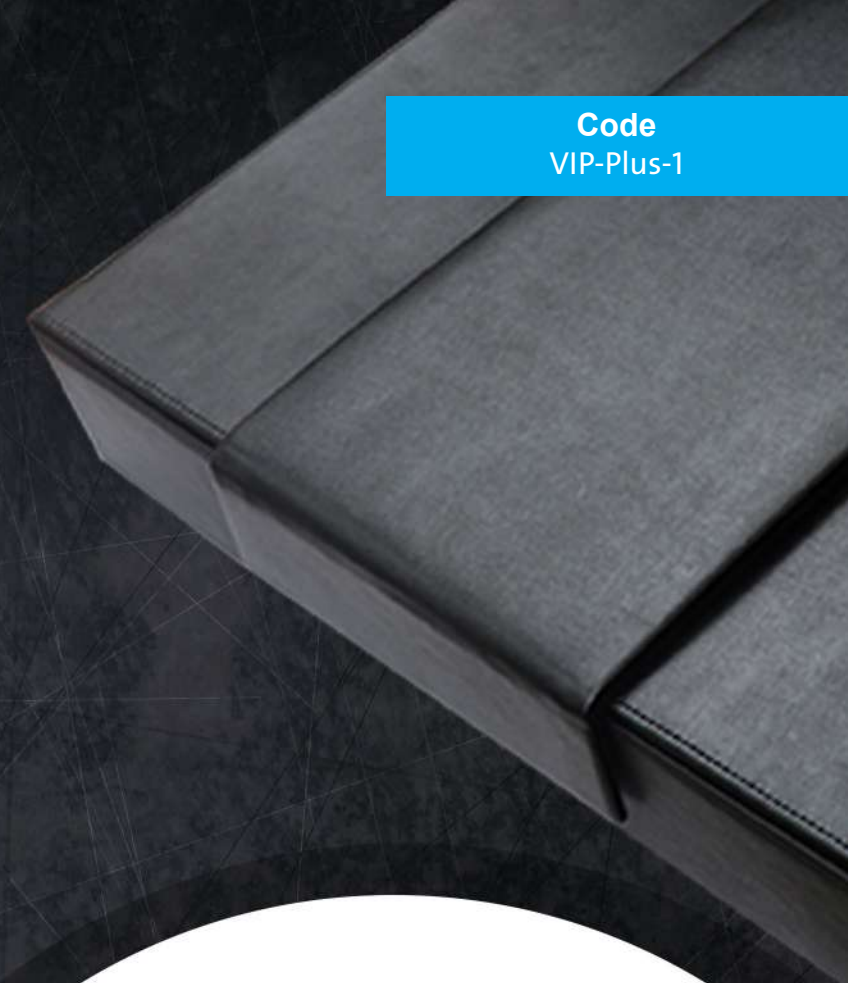

Code
VIP-Plus-1

The Set includes:
NB17-16-B5
P1009L
Set Pen-1