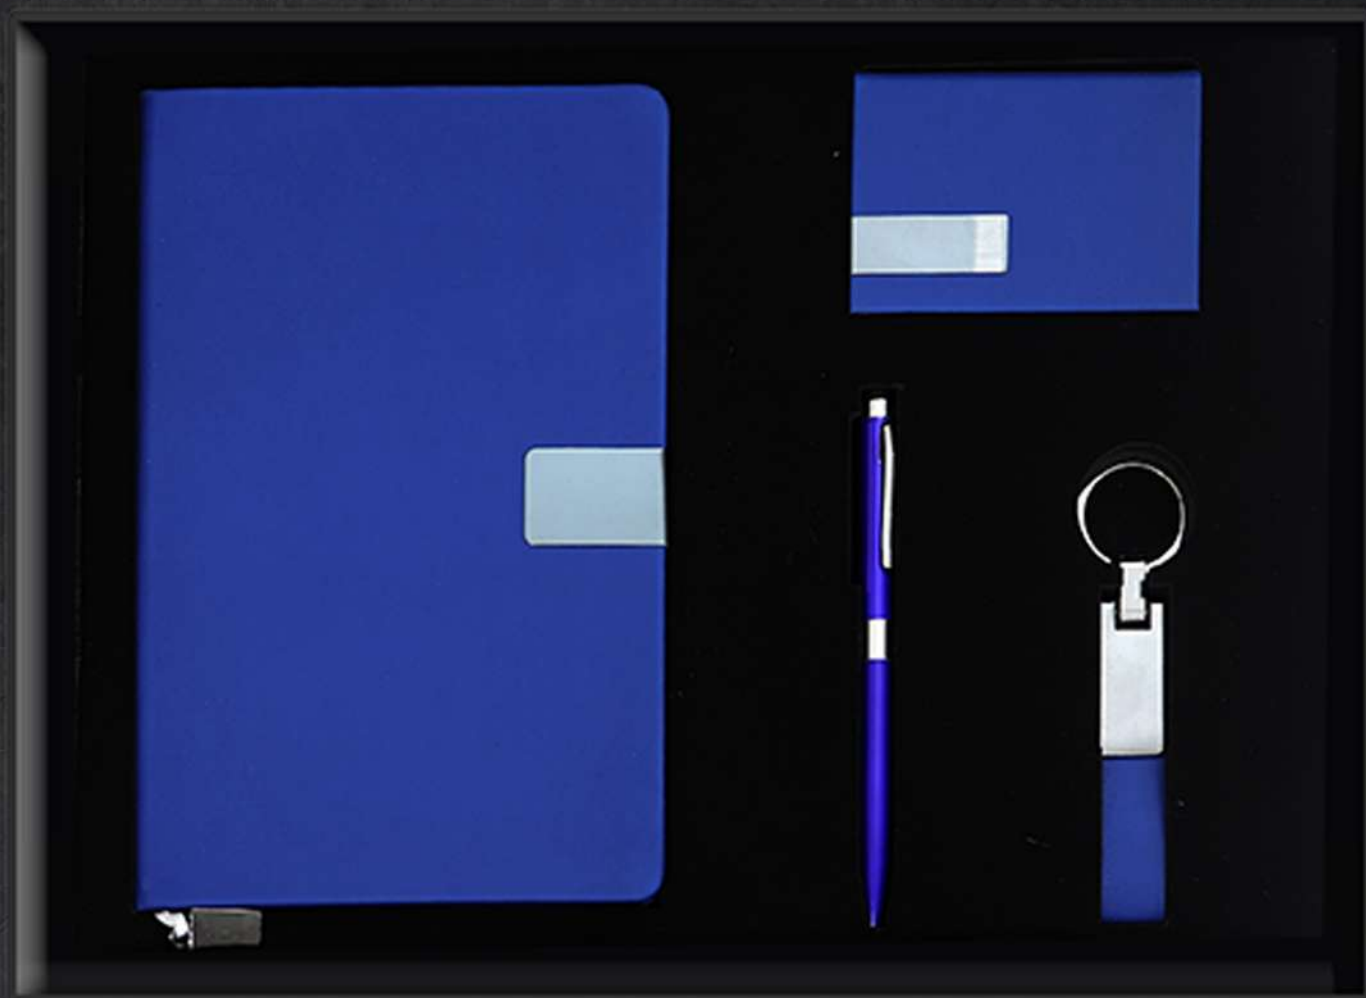

Code
VIP-3

The Set includes:
Nb-17-19-A5-Blue
2005
KC-102
Ch-2011