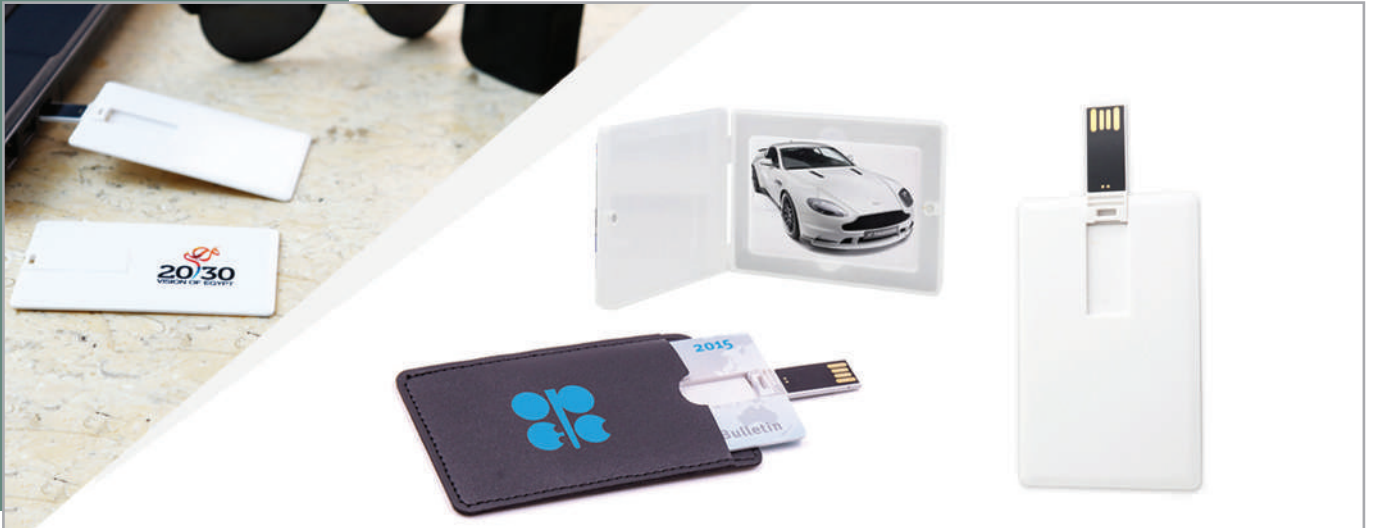

- USB Card Flash Drives
- 2G - 4G - 8G - 16G - 32G

CODE
C1