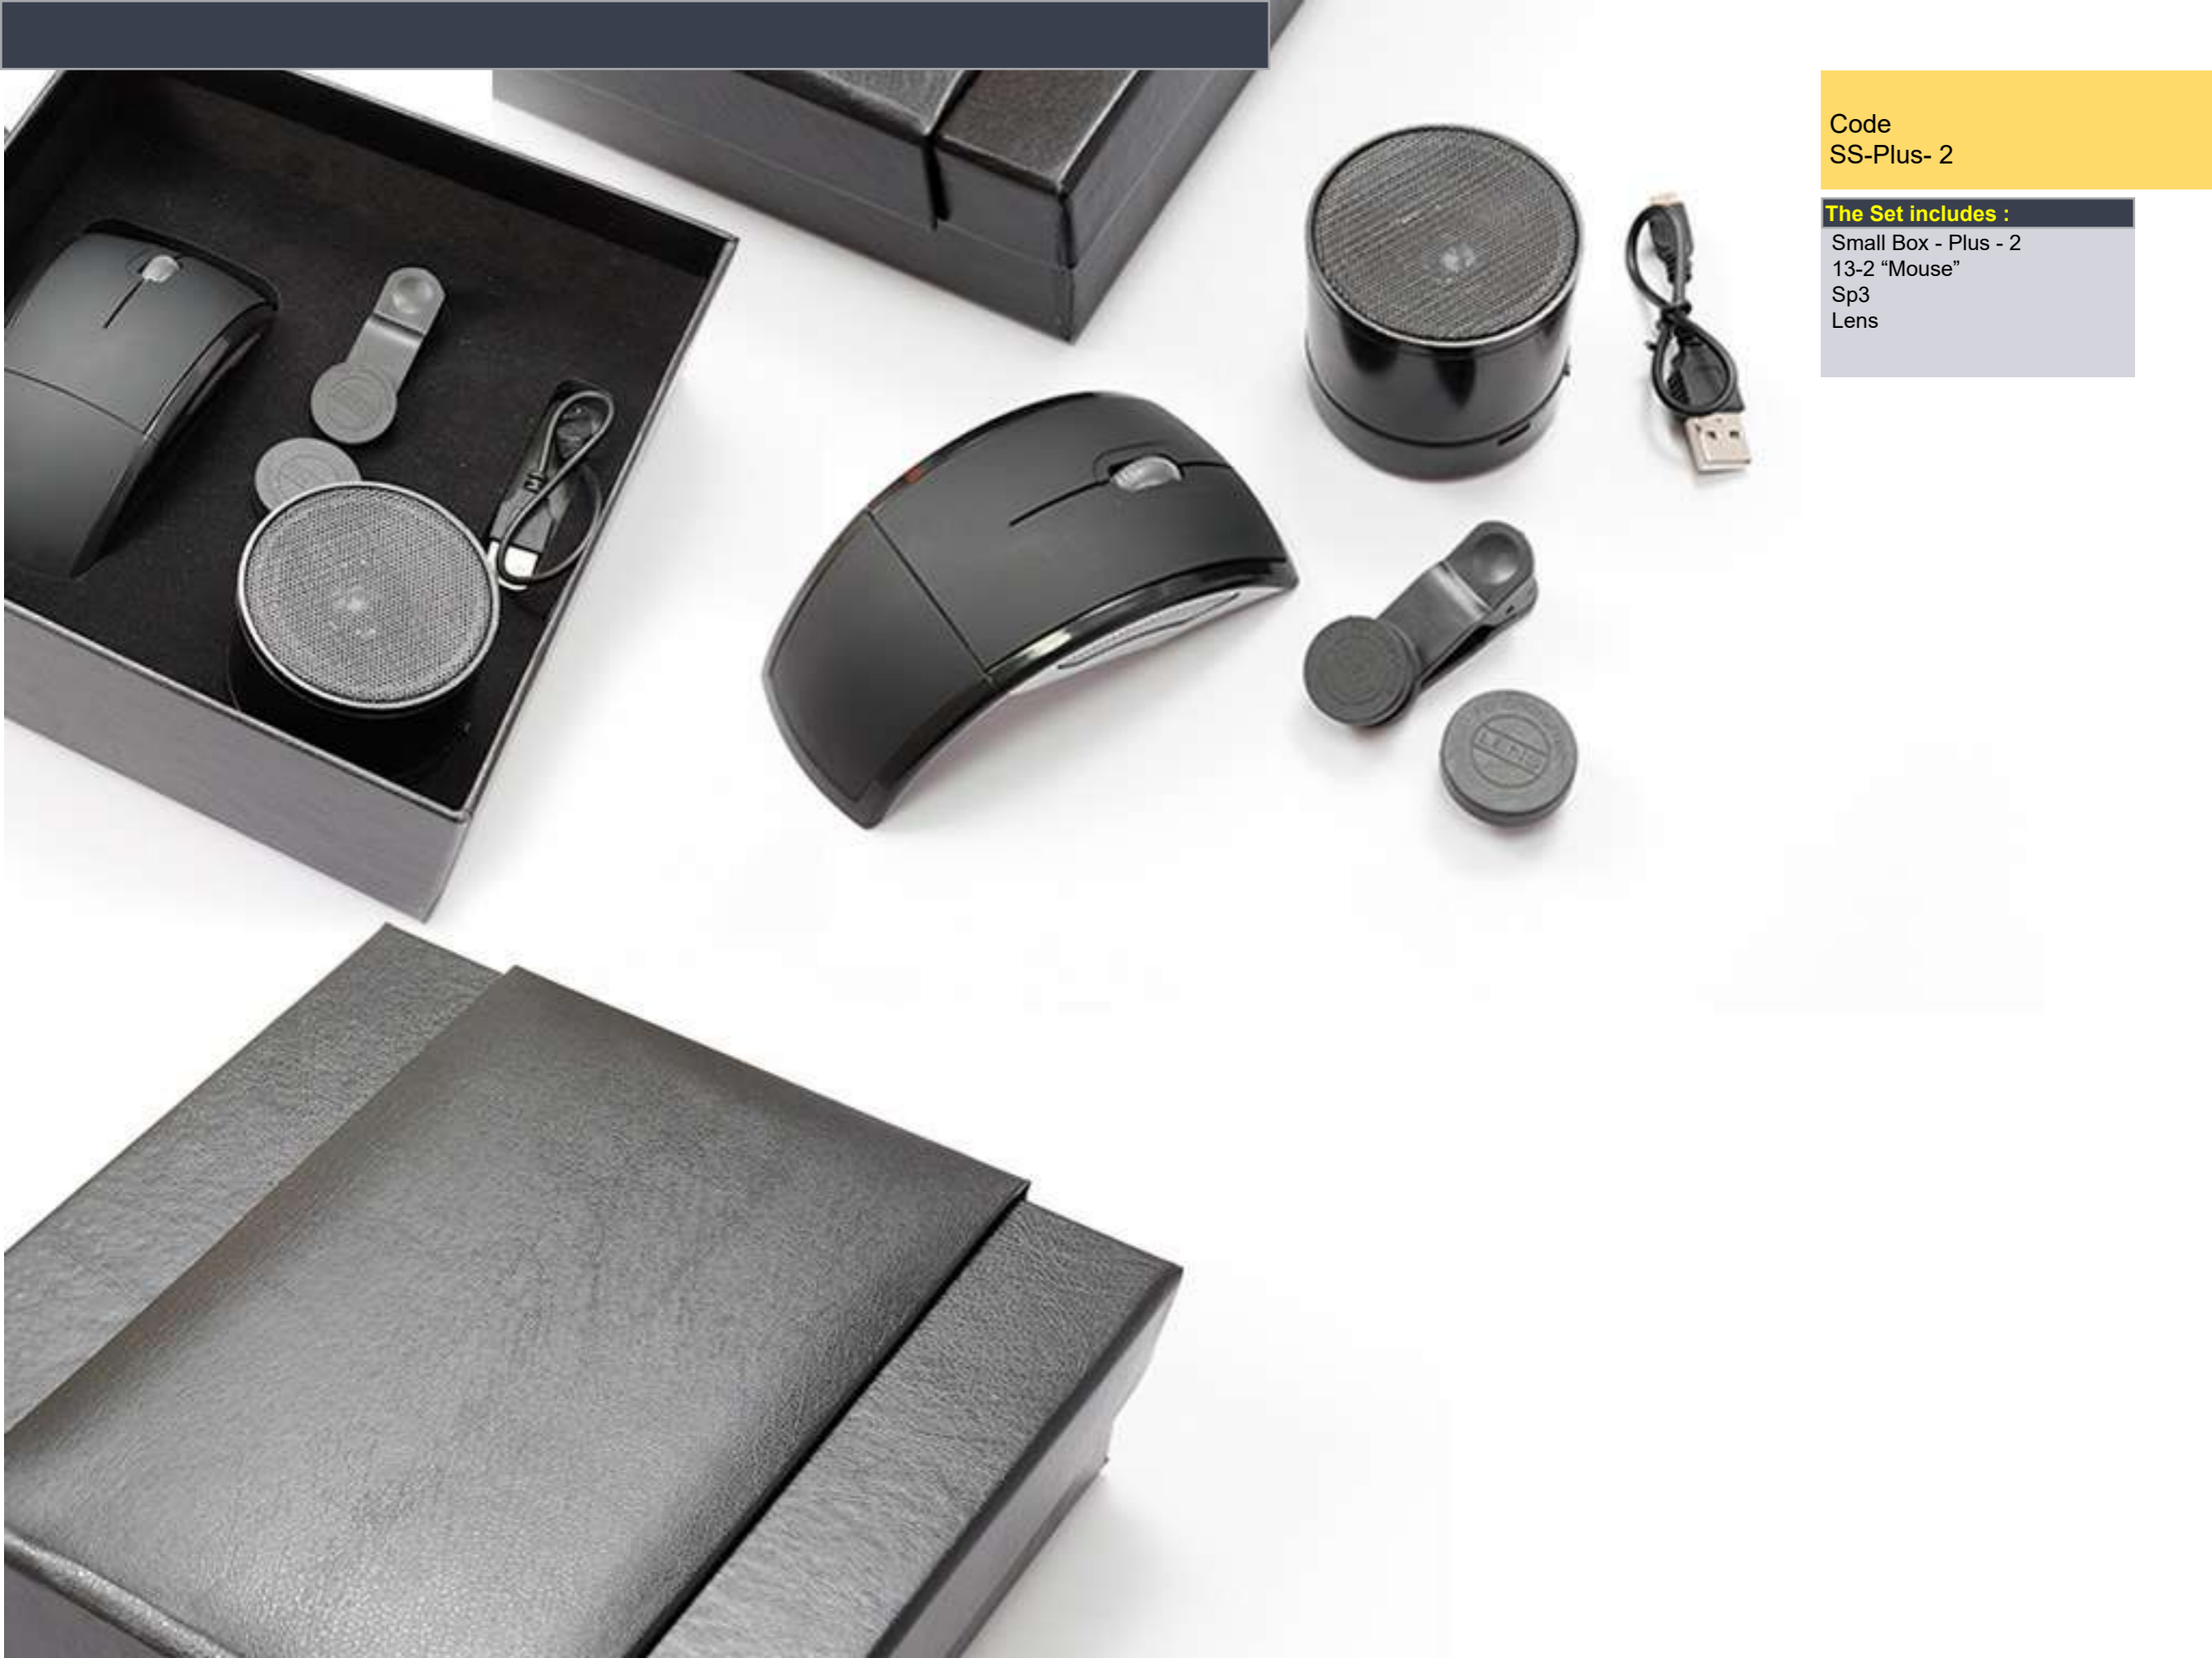

**The Set includes :**

SS bag Large  
CH 2010 blue/ gun  
KC 102 gun/Blue  
Nb 17-12 Blue gun B5  
Set pen-2 Blue

Code  
SS-Double

**The Set includes :**

CC-1  
M2  
Sm-3  
P-1028

Code  
SS-Plus- 2

**The Set includes :**