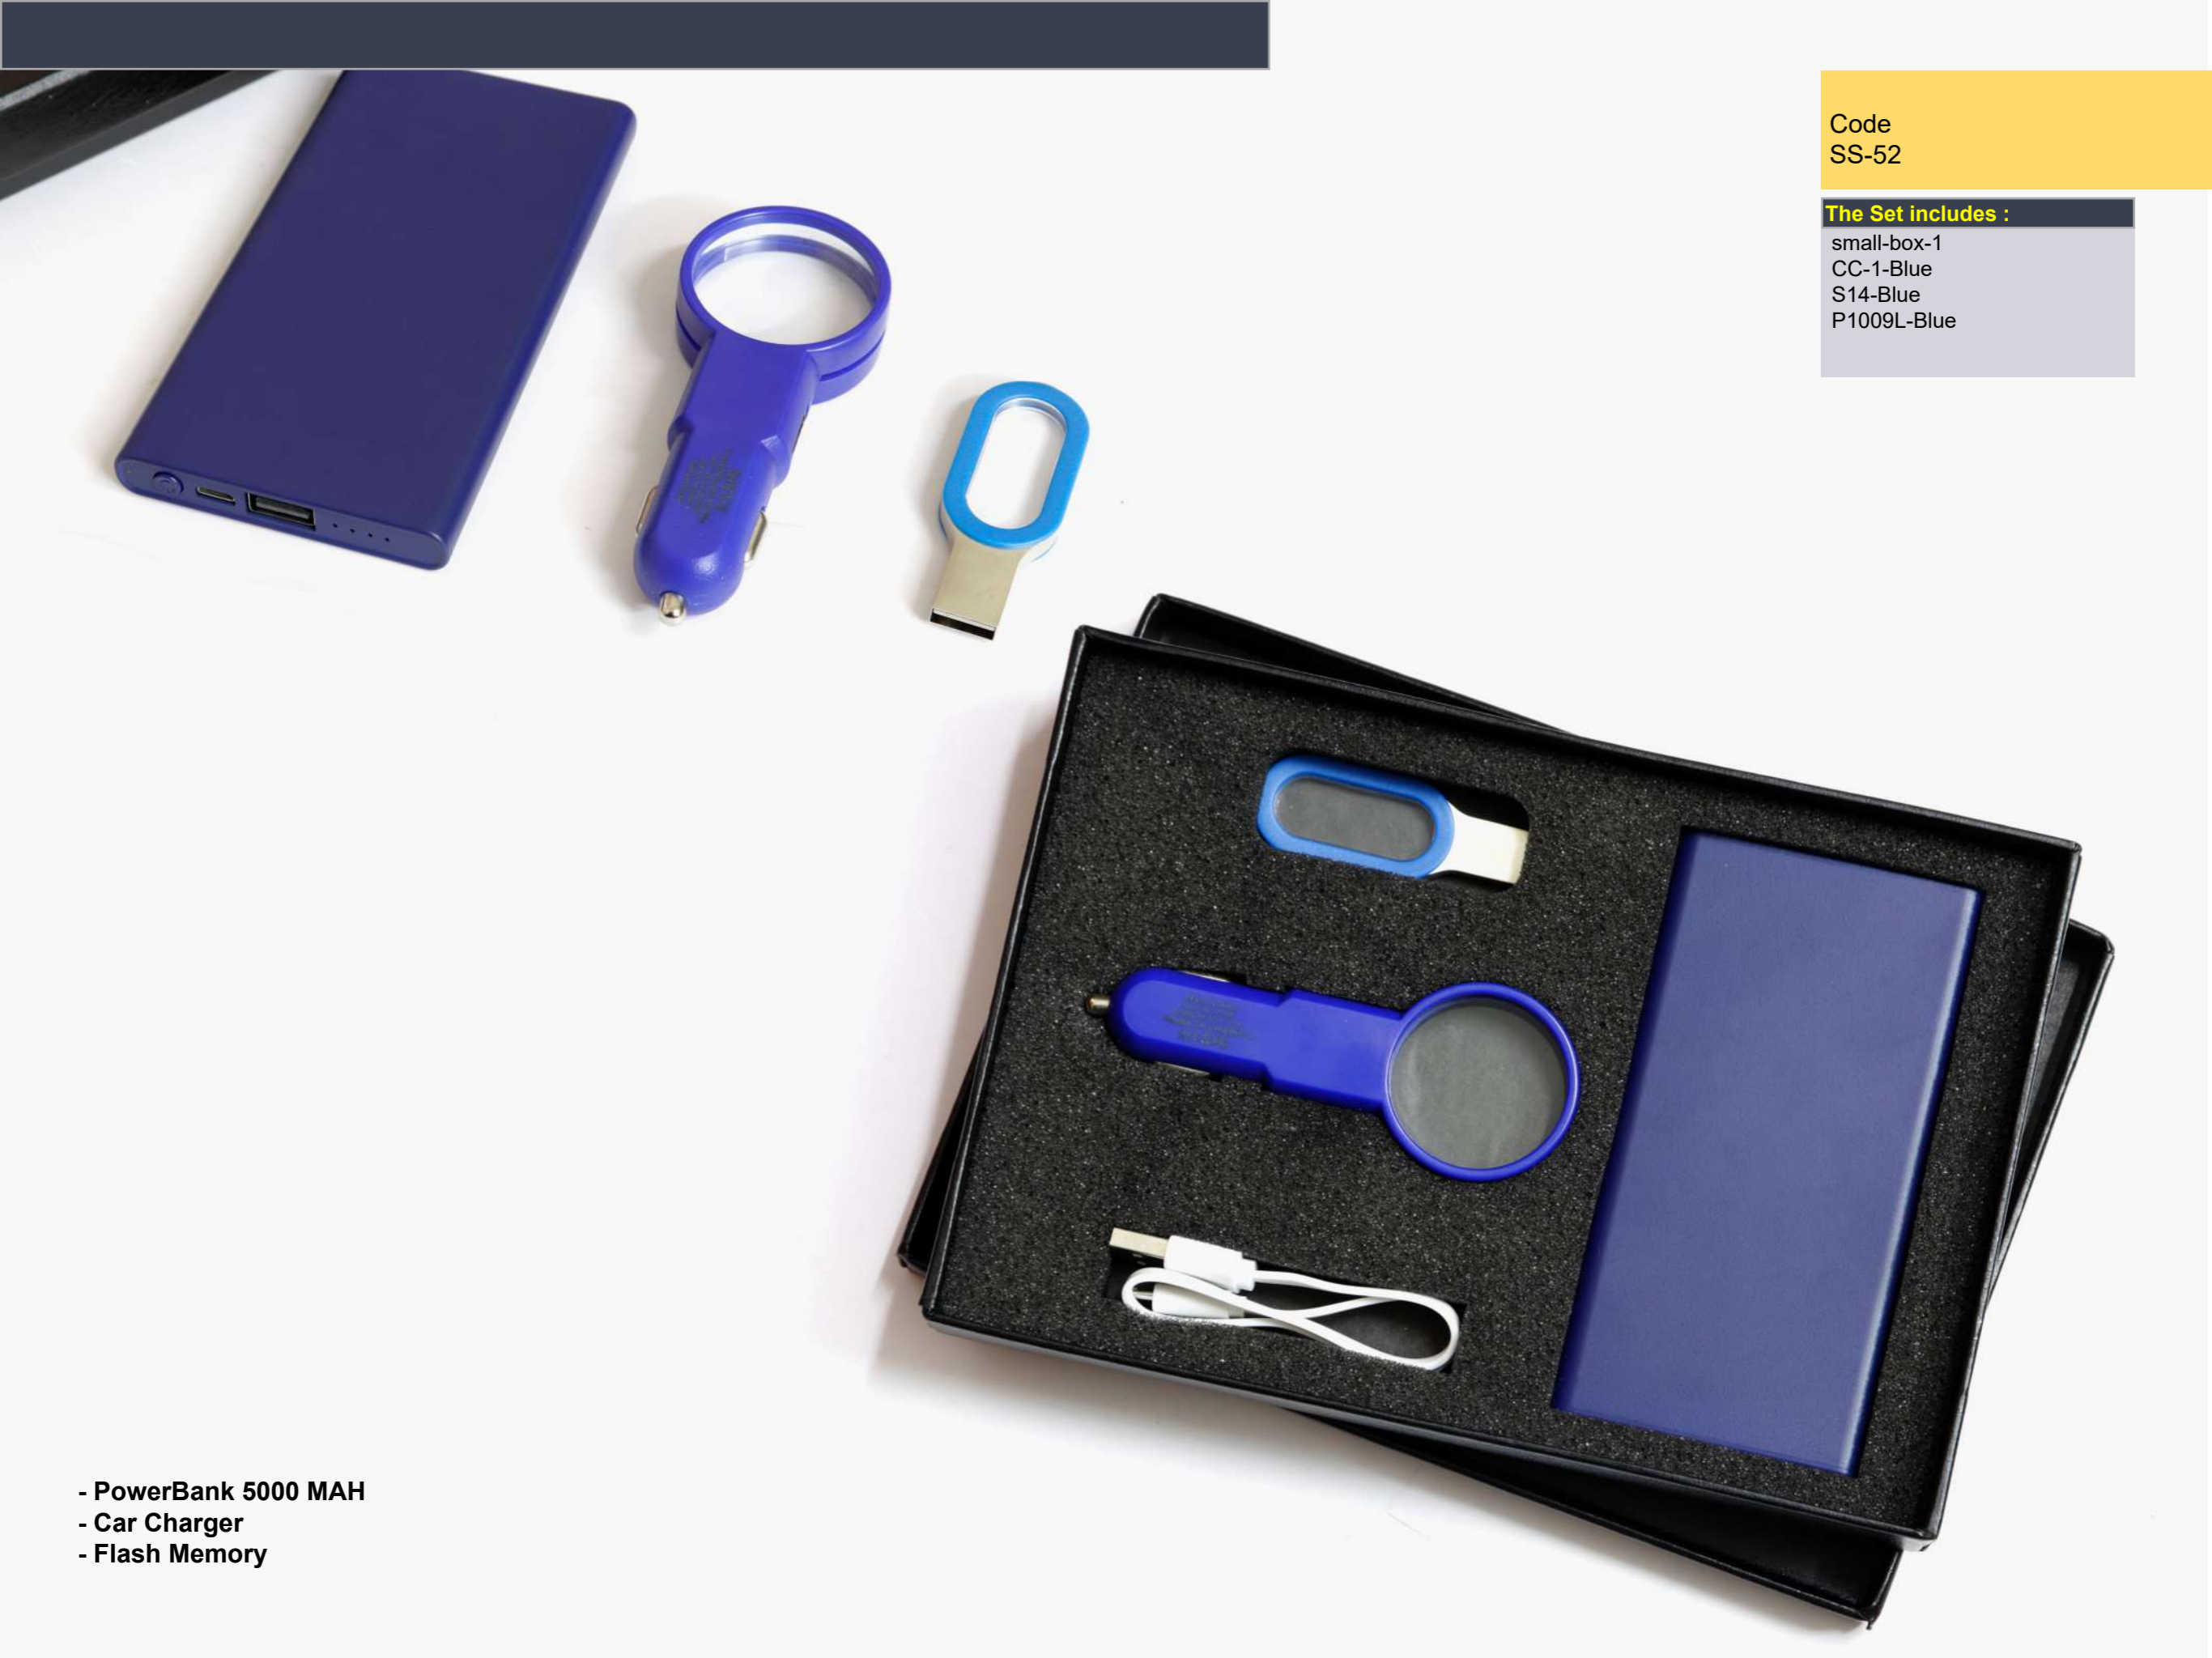

Code
SS-52

The Set includes :

small-box-1
CC-1-Blue
S14-Blue
P1009L-Blue

- PowerBank 5000 MAH
- Car Charger
- Flash Memory