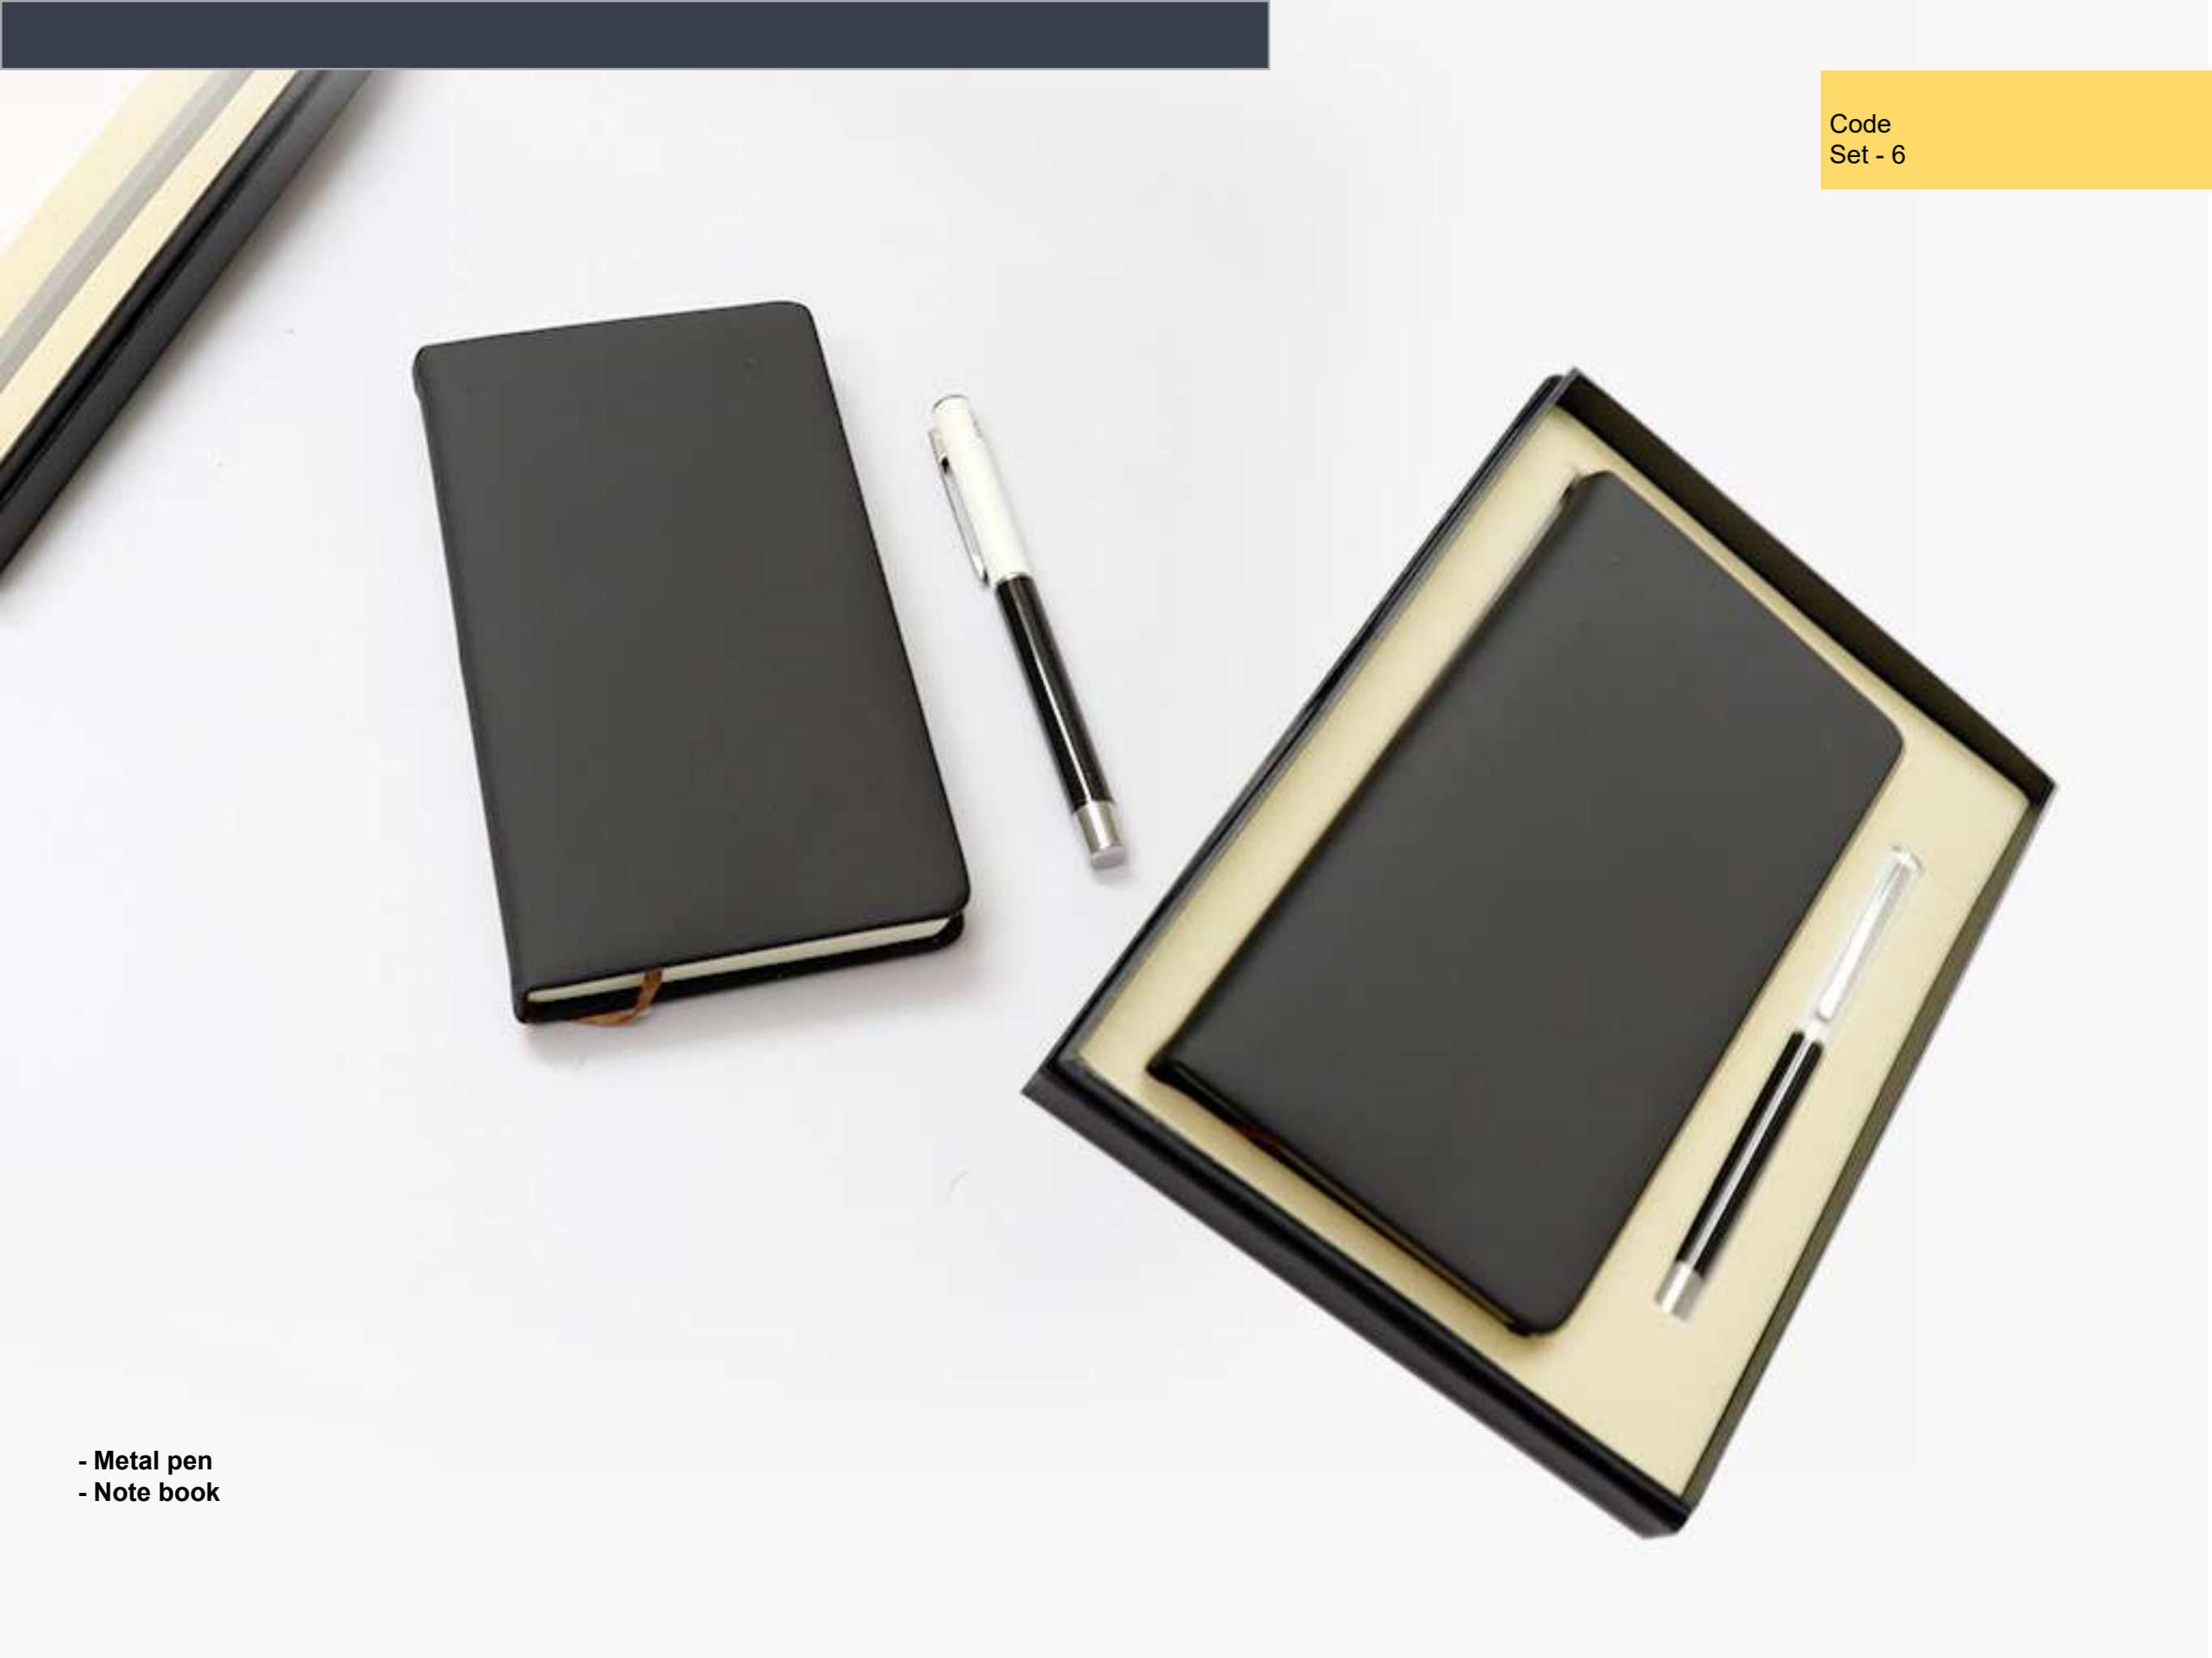

Code
Set - 6

- Metal pen
- Note book