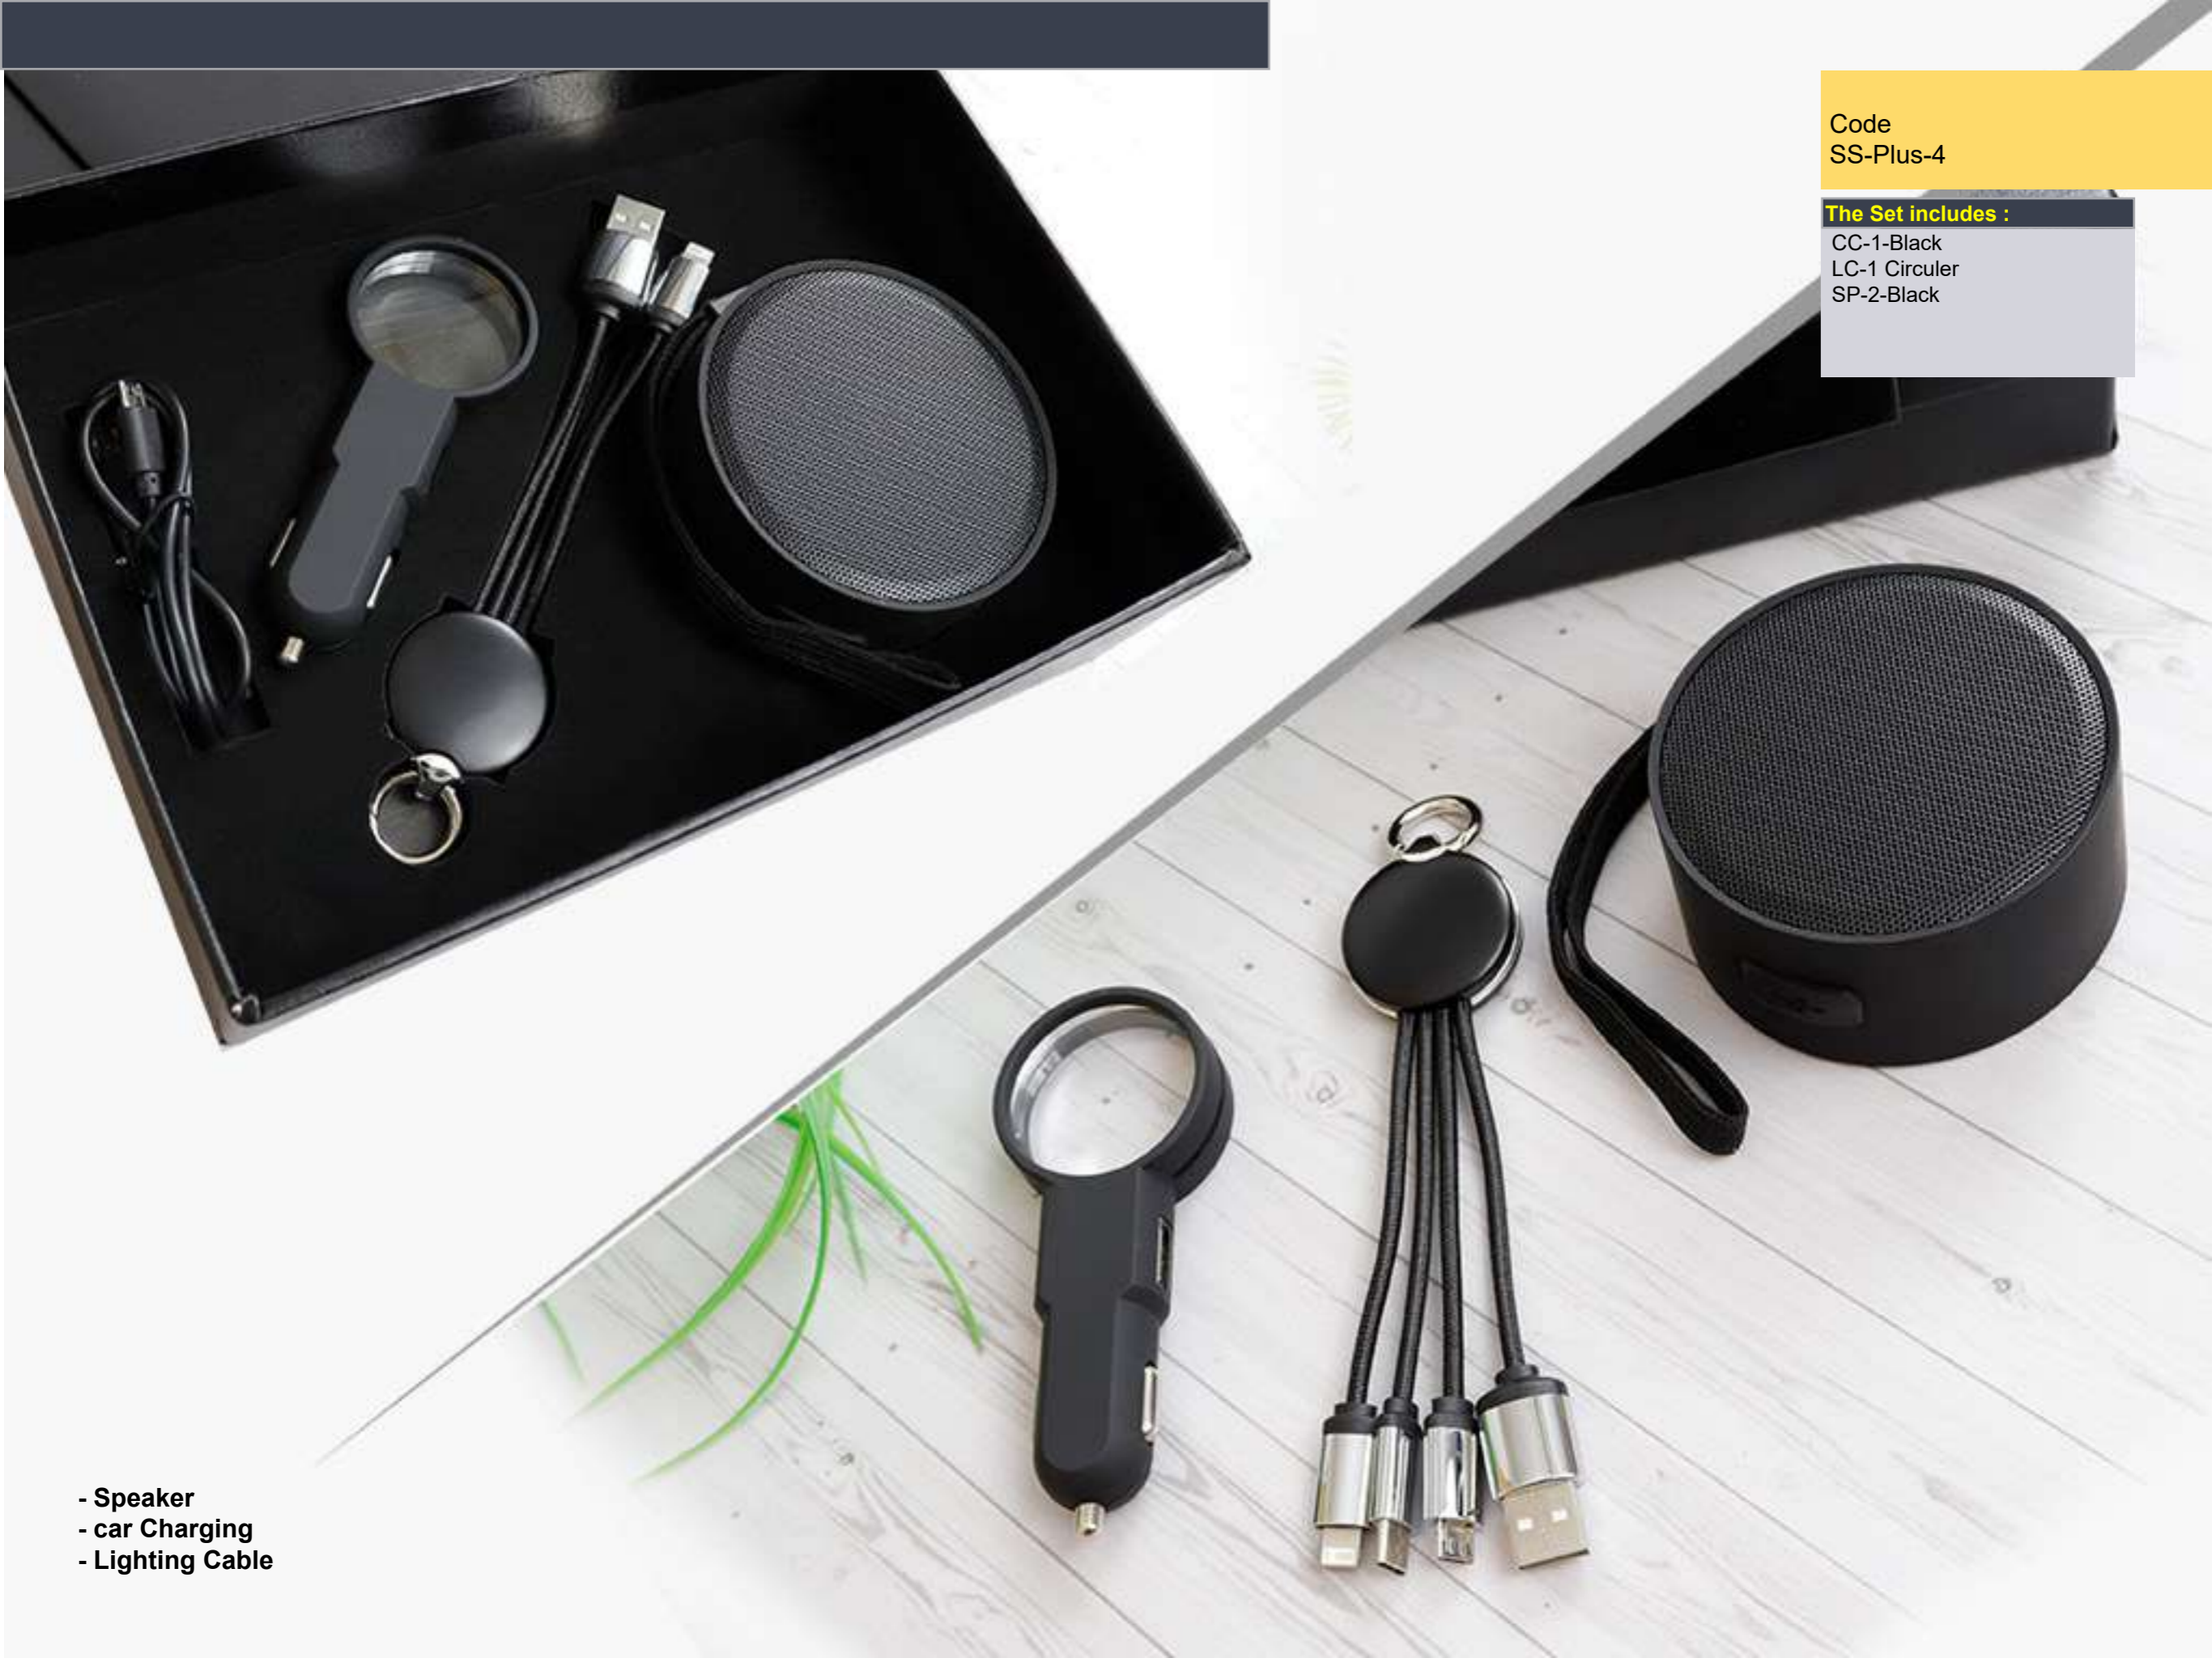

Code
SS-Plus-4

The Set includes :

CC-1-Black
LC-1 Circuler
SP-2-Black

- Speaker
- car Charging
- Lighting Cable