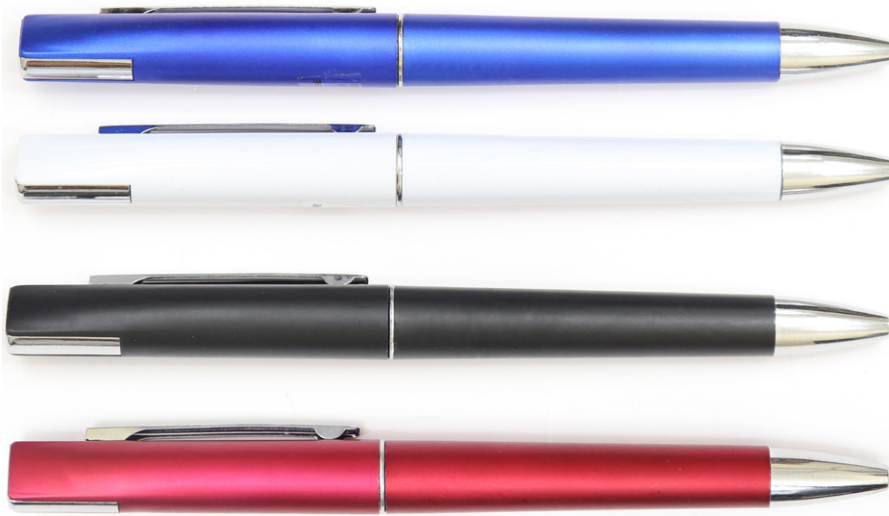

Pens Catalogue

2021

Vr.40

Plastic Pens

Material: Plastic

Collection: P1

CODE
101

CODE
102