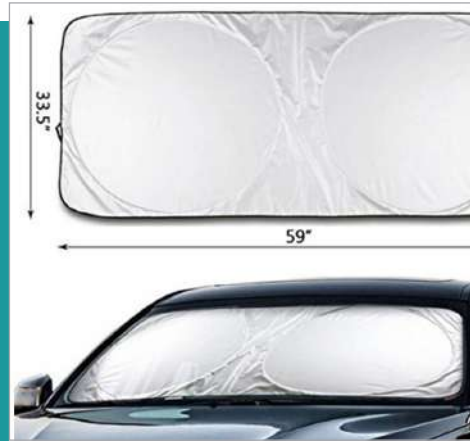

CODE
WF-2

CODE
WF-1

CODE
Sun Shade-1

CODE
Sun Shade-2

CODE
301

- Double Layers
- Size Height 41cm
Width 34 cm
- 9 colors

CODE
401

- Size Height 40cm
width 33cm
- 3 colors