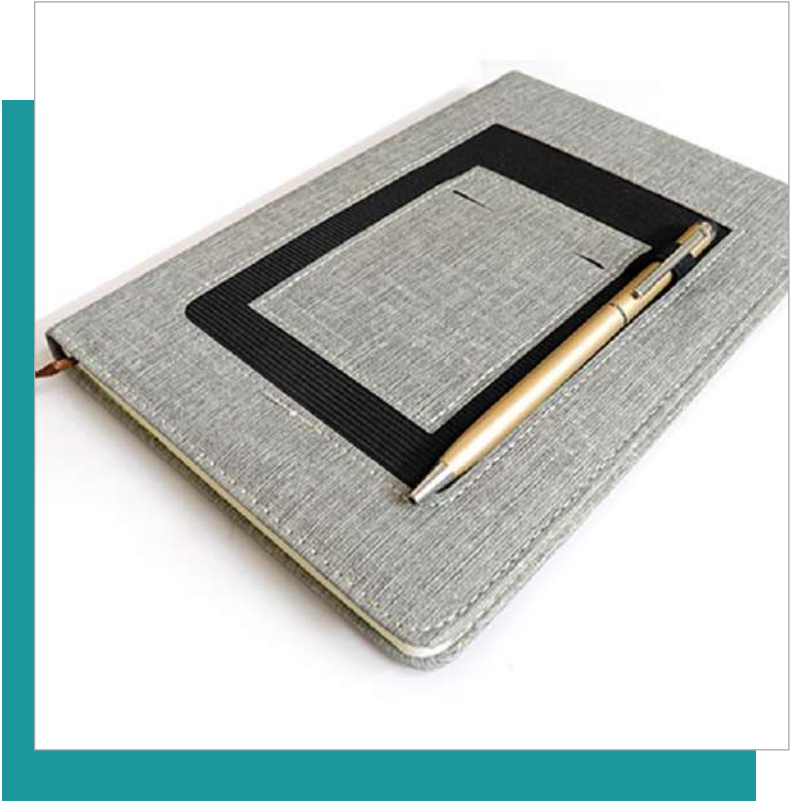

**CODE
NB 17-1**

**Creamy Paper
SIZE : (A5) 21cm - 14cm**

CODE
nb-33

CODE
nb-33

Fabric

CODE
NB 17-19

**- Notebook Black
(Gun or Silver)**

B5 25cm x 17cm
A5 21cm x 14.5cm
A6 14cm x 9.5cm