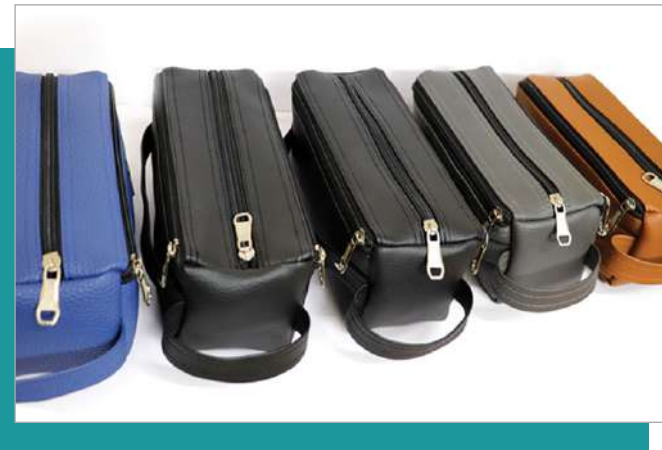

CODE
Bg-103