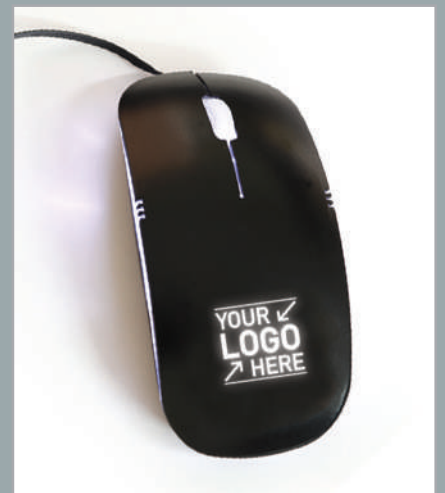

## Light Up Mouse

- Mouse with Light up Logo

CODE  
13-858L

- Mouse with Light up Logo

CODE  
13-1035L

- Mouse with Light up Logo

CODE  
13-1060L

- Wireless Mouse